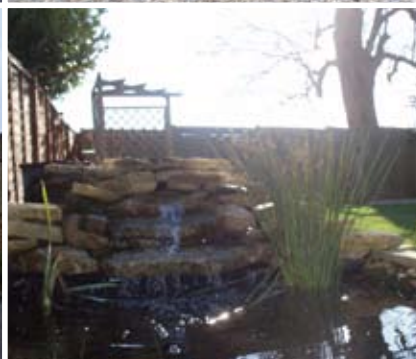

Pury End Stone

QUALITY STONE, DIRECT FROM YOUR LOCAL QUARRY

BUILDING STONE - ALL SHAPES AND SIZES • WATER FEATURES • GARDEN WALLS

VISIT US:
Pury End Quarry
Pury End
Towcester
Northamptonshire
NN12 7NX

Contact: Doug Wright
Mobile: 07802 723786
Office: 01604 830455